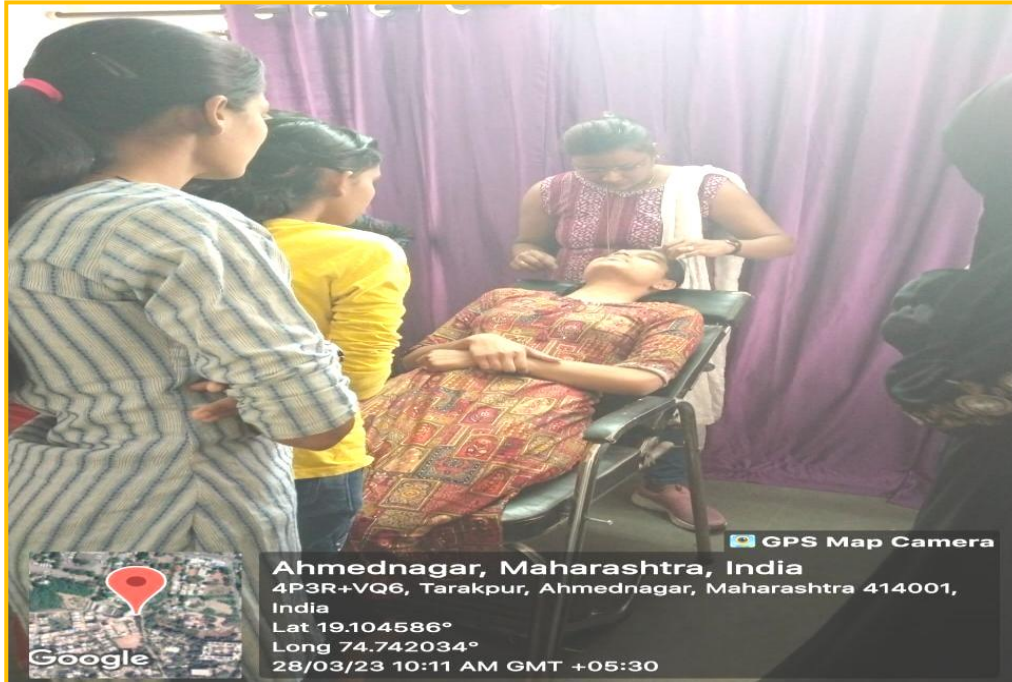

Rayat Shikshan Sanstha's

Radhabai Kale Mahila Mahavidyalaya, Ahmednagar

Accredited with 'A' Grade by NAAC/An ISO 9001:2015 Certified College

Affiliated to Savitribai Phule Pune University, Pune

**Skill Based Short Term Course
Certificate Course in Beauty Care (CC-BC)**

2022-2023