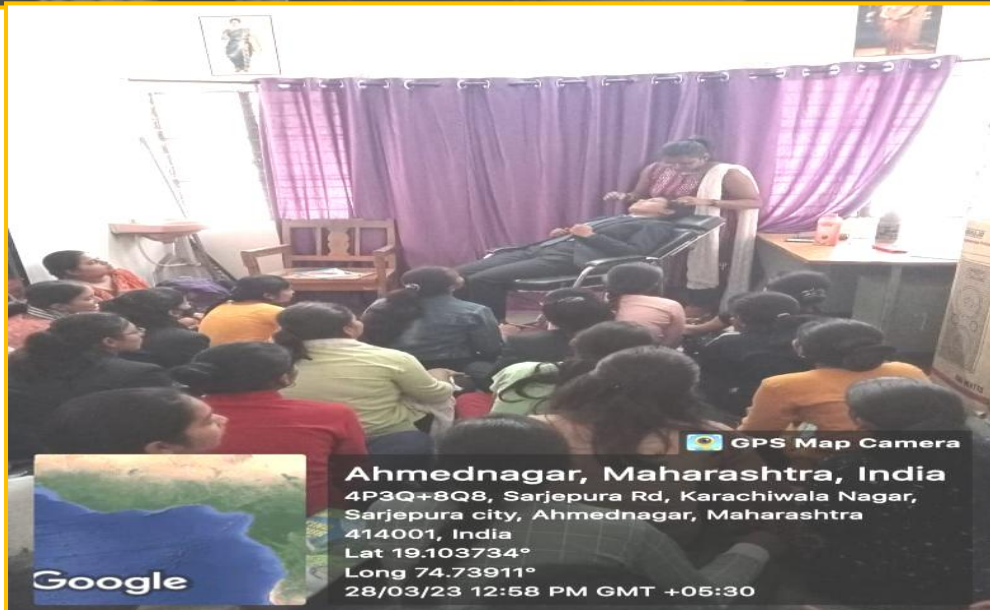

Rayat Shikshan Sanstha's

Radhabai Kale Mahila Mahavidyalaya, Ahmednagar

Accredited with 'A' Grade by NAAC/An ISO 9001:2015 Certified College

Affiliated to Savitribai Phule Pune University, Pune

**Skill Based Short Term Course
Certificate Course in Beauty Care (CC-BC)**

2022-2023